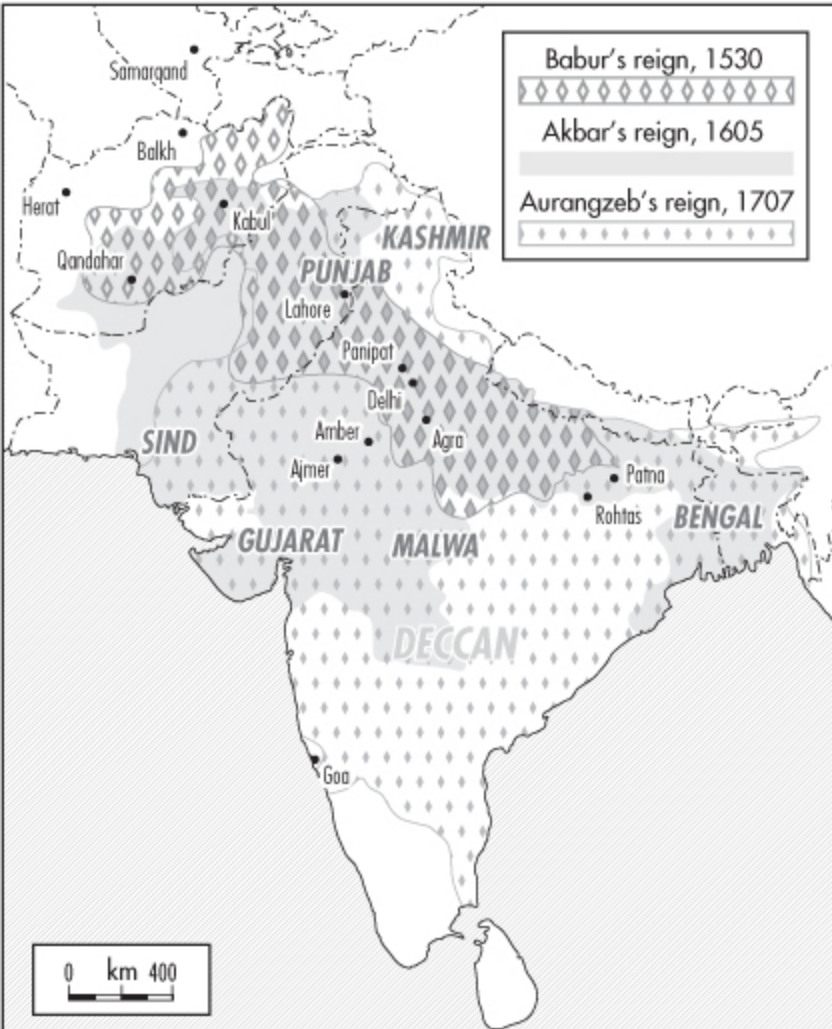

Shivaji's kingdom, 1680

area of Maratha chiefs, 18th century

0 km 400

Legend
REGION
KINGDOM

Legend
REGION
KINGDOM

0 km 400

Mongol campaigns

Sultanate campaigns

area of kingdom