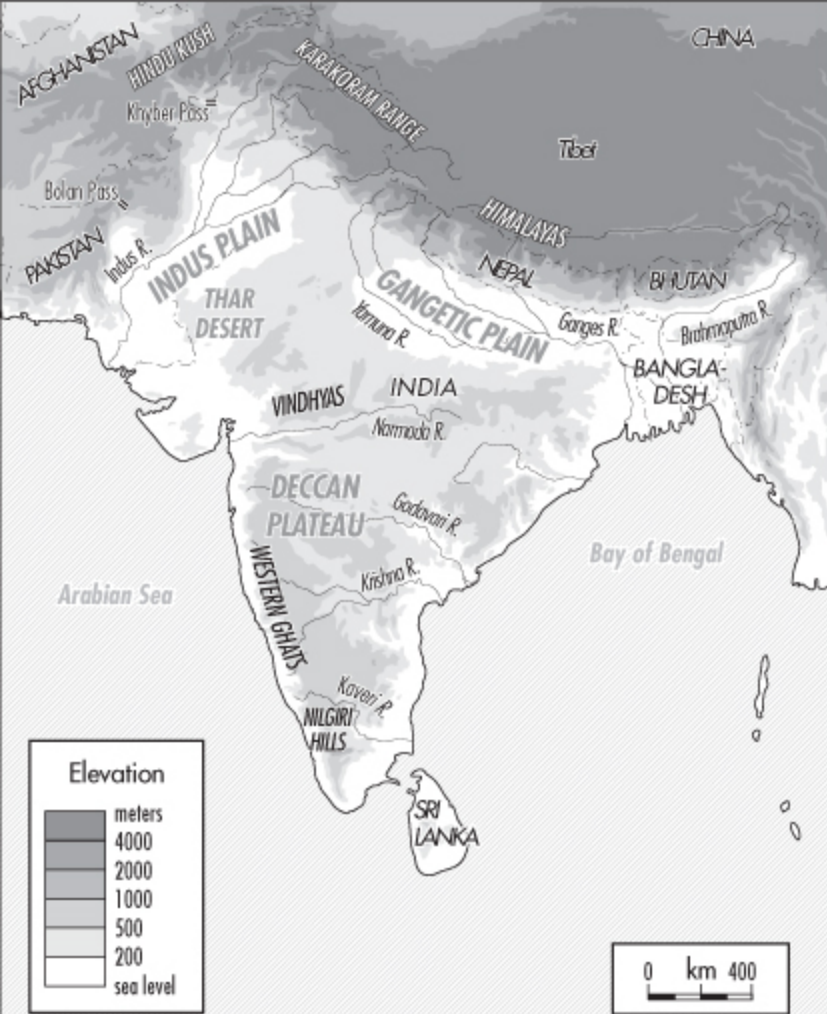

Shivaji's kingdom, 1680

area of Maratha chiefs, 18th century

0 km 400

Legend
REGION
KINGDOM

Legend
REGION
KINGDOM

0 km 400

Mongol campaigns

Sultanate campaigns

area of kingdom